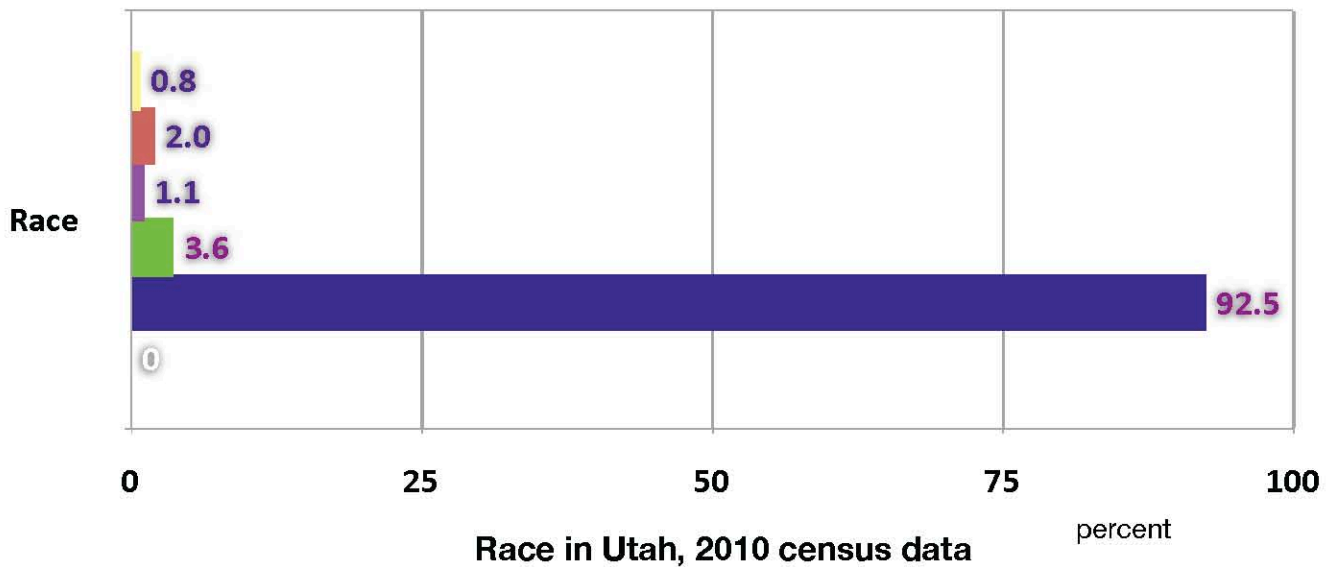

### Race of Tenure-track Faculty at USU

- 0  Am Ind/AK Native
- 25  Asian & Pac Isl
- 50  Black
- 75  Hispanic-Latino
- 100  Multicultural
- Unspecified
- White, not Hispanic

**Race of USU student body**

**Race of US residents**

- Am Ind/AK Native
- Asian & Pac Isl
- Black
- Hispanic-Latino
- White, not Hispanic