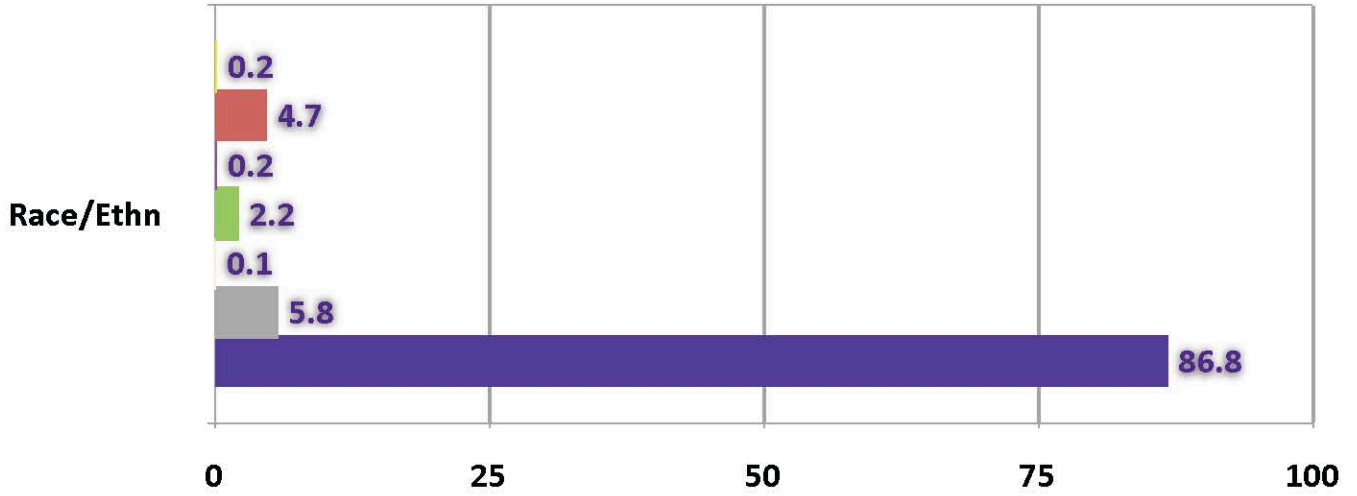

Race of Tenure-track Faculty at USU