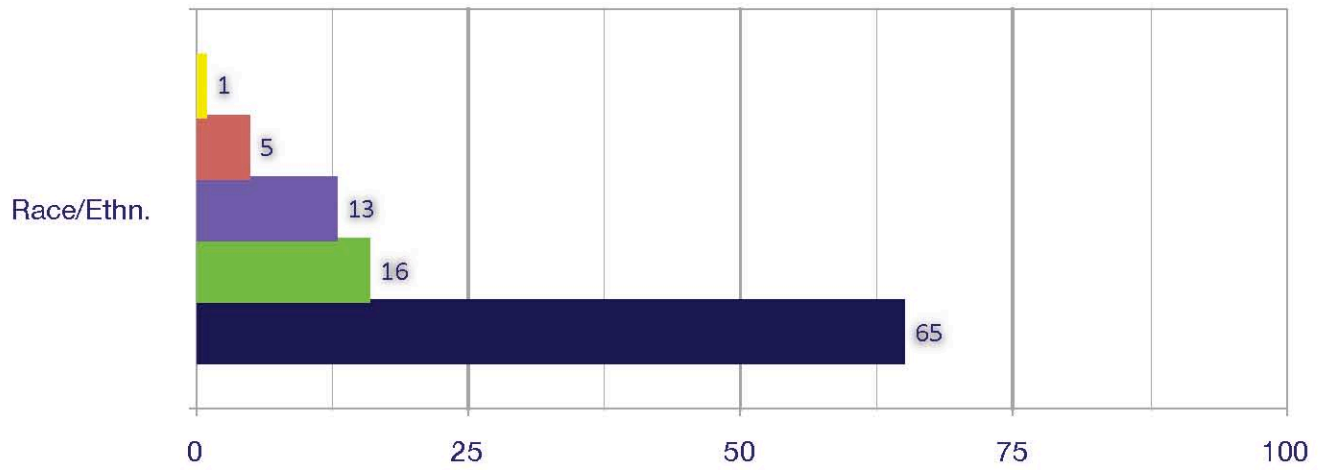

Race of US residents

- Am Ind/AK Native
- Asian & Pac Isl
- Black
- Hispanic-Latino
- White, not Hispanic