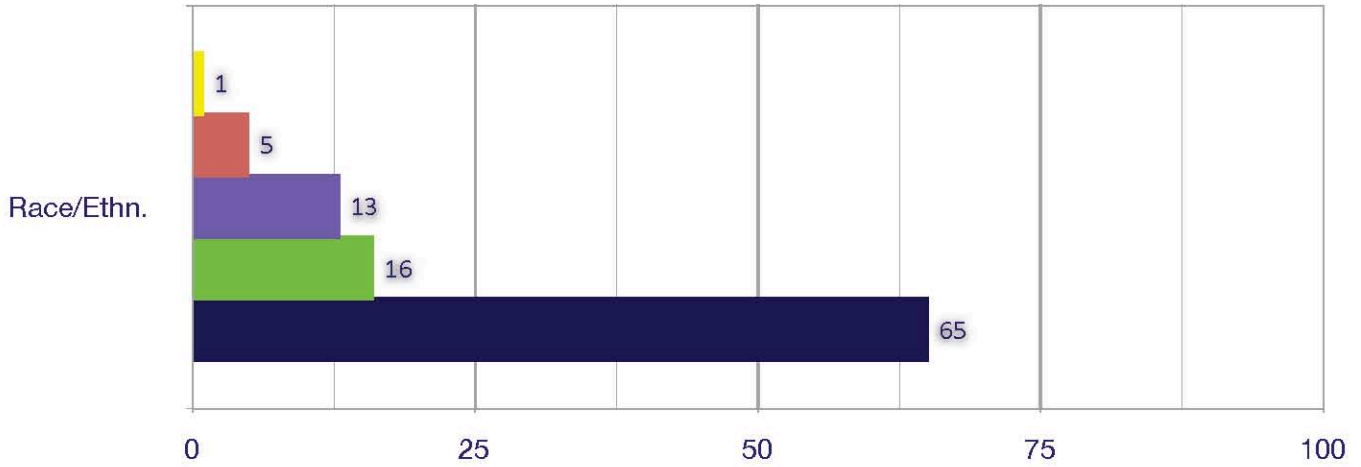

### Race of Tenure-track Faculty at USU

- 0  Am Ind/AK Native
- 25  Asian & Pac Isl
- 50  Black
- 75  Hispanic-Latino
- 100  Multicultural
- Unspecified
- White, not Hispanic

**Race of USU student body**

**Race of US residents**

- Am Ind/AK Native
- Asian & Pac Isl
- Black
- Hispanic-Latino
- White, not Hispanic