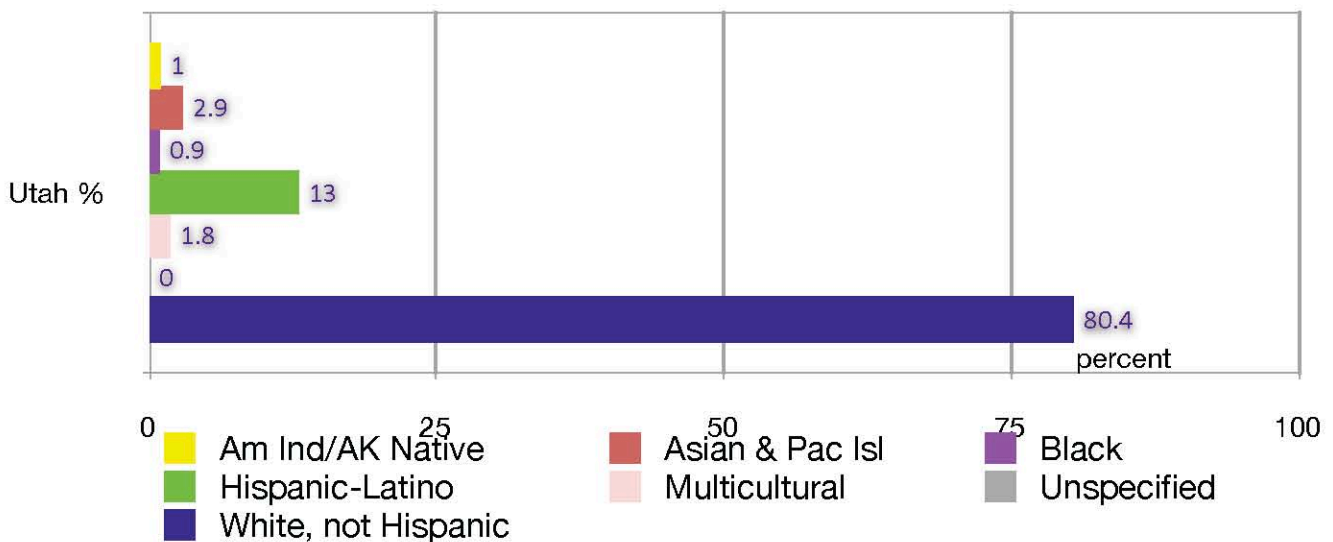

### Race of Tenure-track Faculty at USU

- 0  Am Ind/AK Native
- 25  Asian & Pac Isl
- 50  Black
- 75  Hispanic-Latino
- 100  Multicultural
- Unspecified
- White, not Hispanic

**Race of USU student body**

**Race of US residents**

- Am Ind/AK Native
- Asian & Pac Isl
- Black
- Hispanic-Latino
- White, not Hispanic

### Race of US residents

- Am Ind/AK Native
- Asian & Pac Isl
- Black
- Hispanic-Latino
- White, not Hispanic