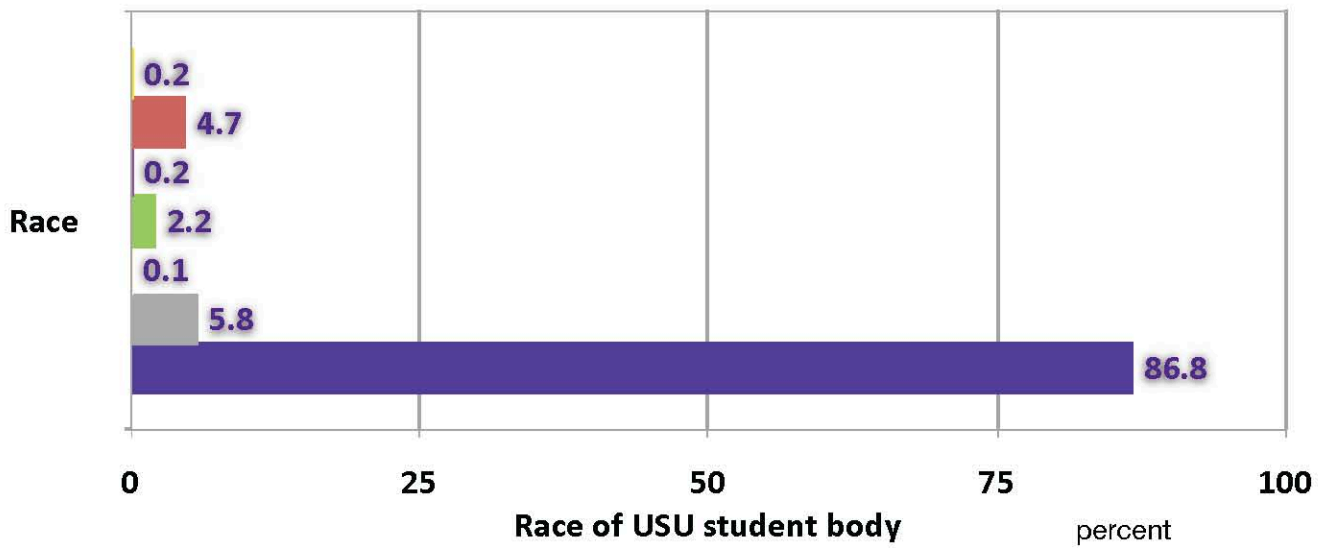

### Race of Tenure-track Faculty at USU

- 0  Am Ind/AK Native
- 25  Asian & Pac Isl
- 50  Black
- 75  Hispanic-Latino
- 100  Multicultural
- Unspecified
- White, not Hispanic

**Race of USU student body**