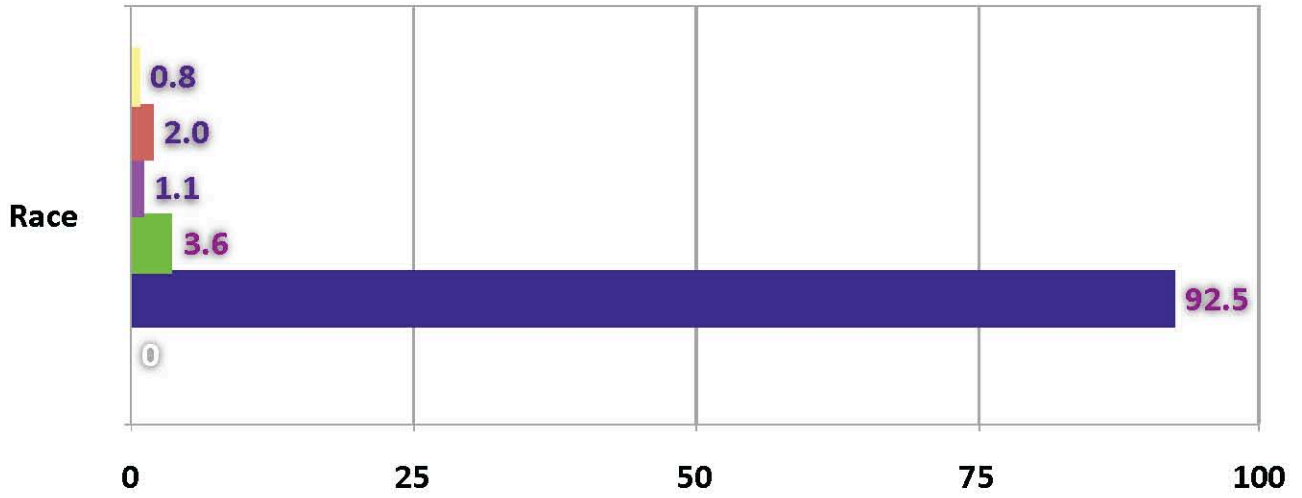

### Race of Tenure-track Faculty at USU

- 0  Am Ind/AK Native
- 25  Asian & Pac Isl
- 50  Black
- 75  Hispanic-Latino
- 100  Multicultural
- Unspecified
- White, not Hispanic

**Race of USU student body**

**Race of US residents**

- Am Ind/AK Native
- Asian & Pac Isl
- Black
- Hispanic-Latino
- White, not Hispanic