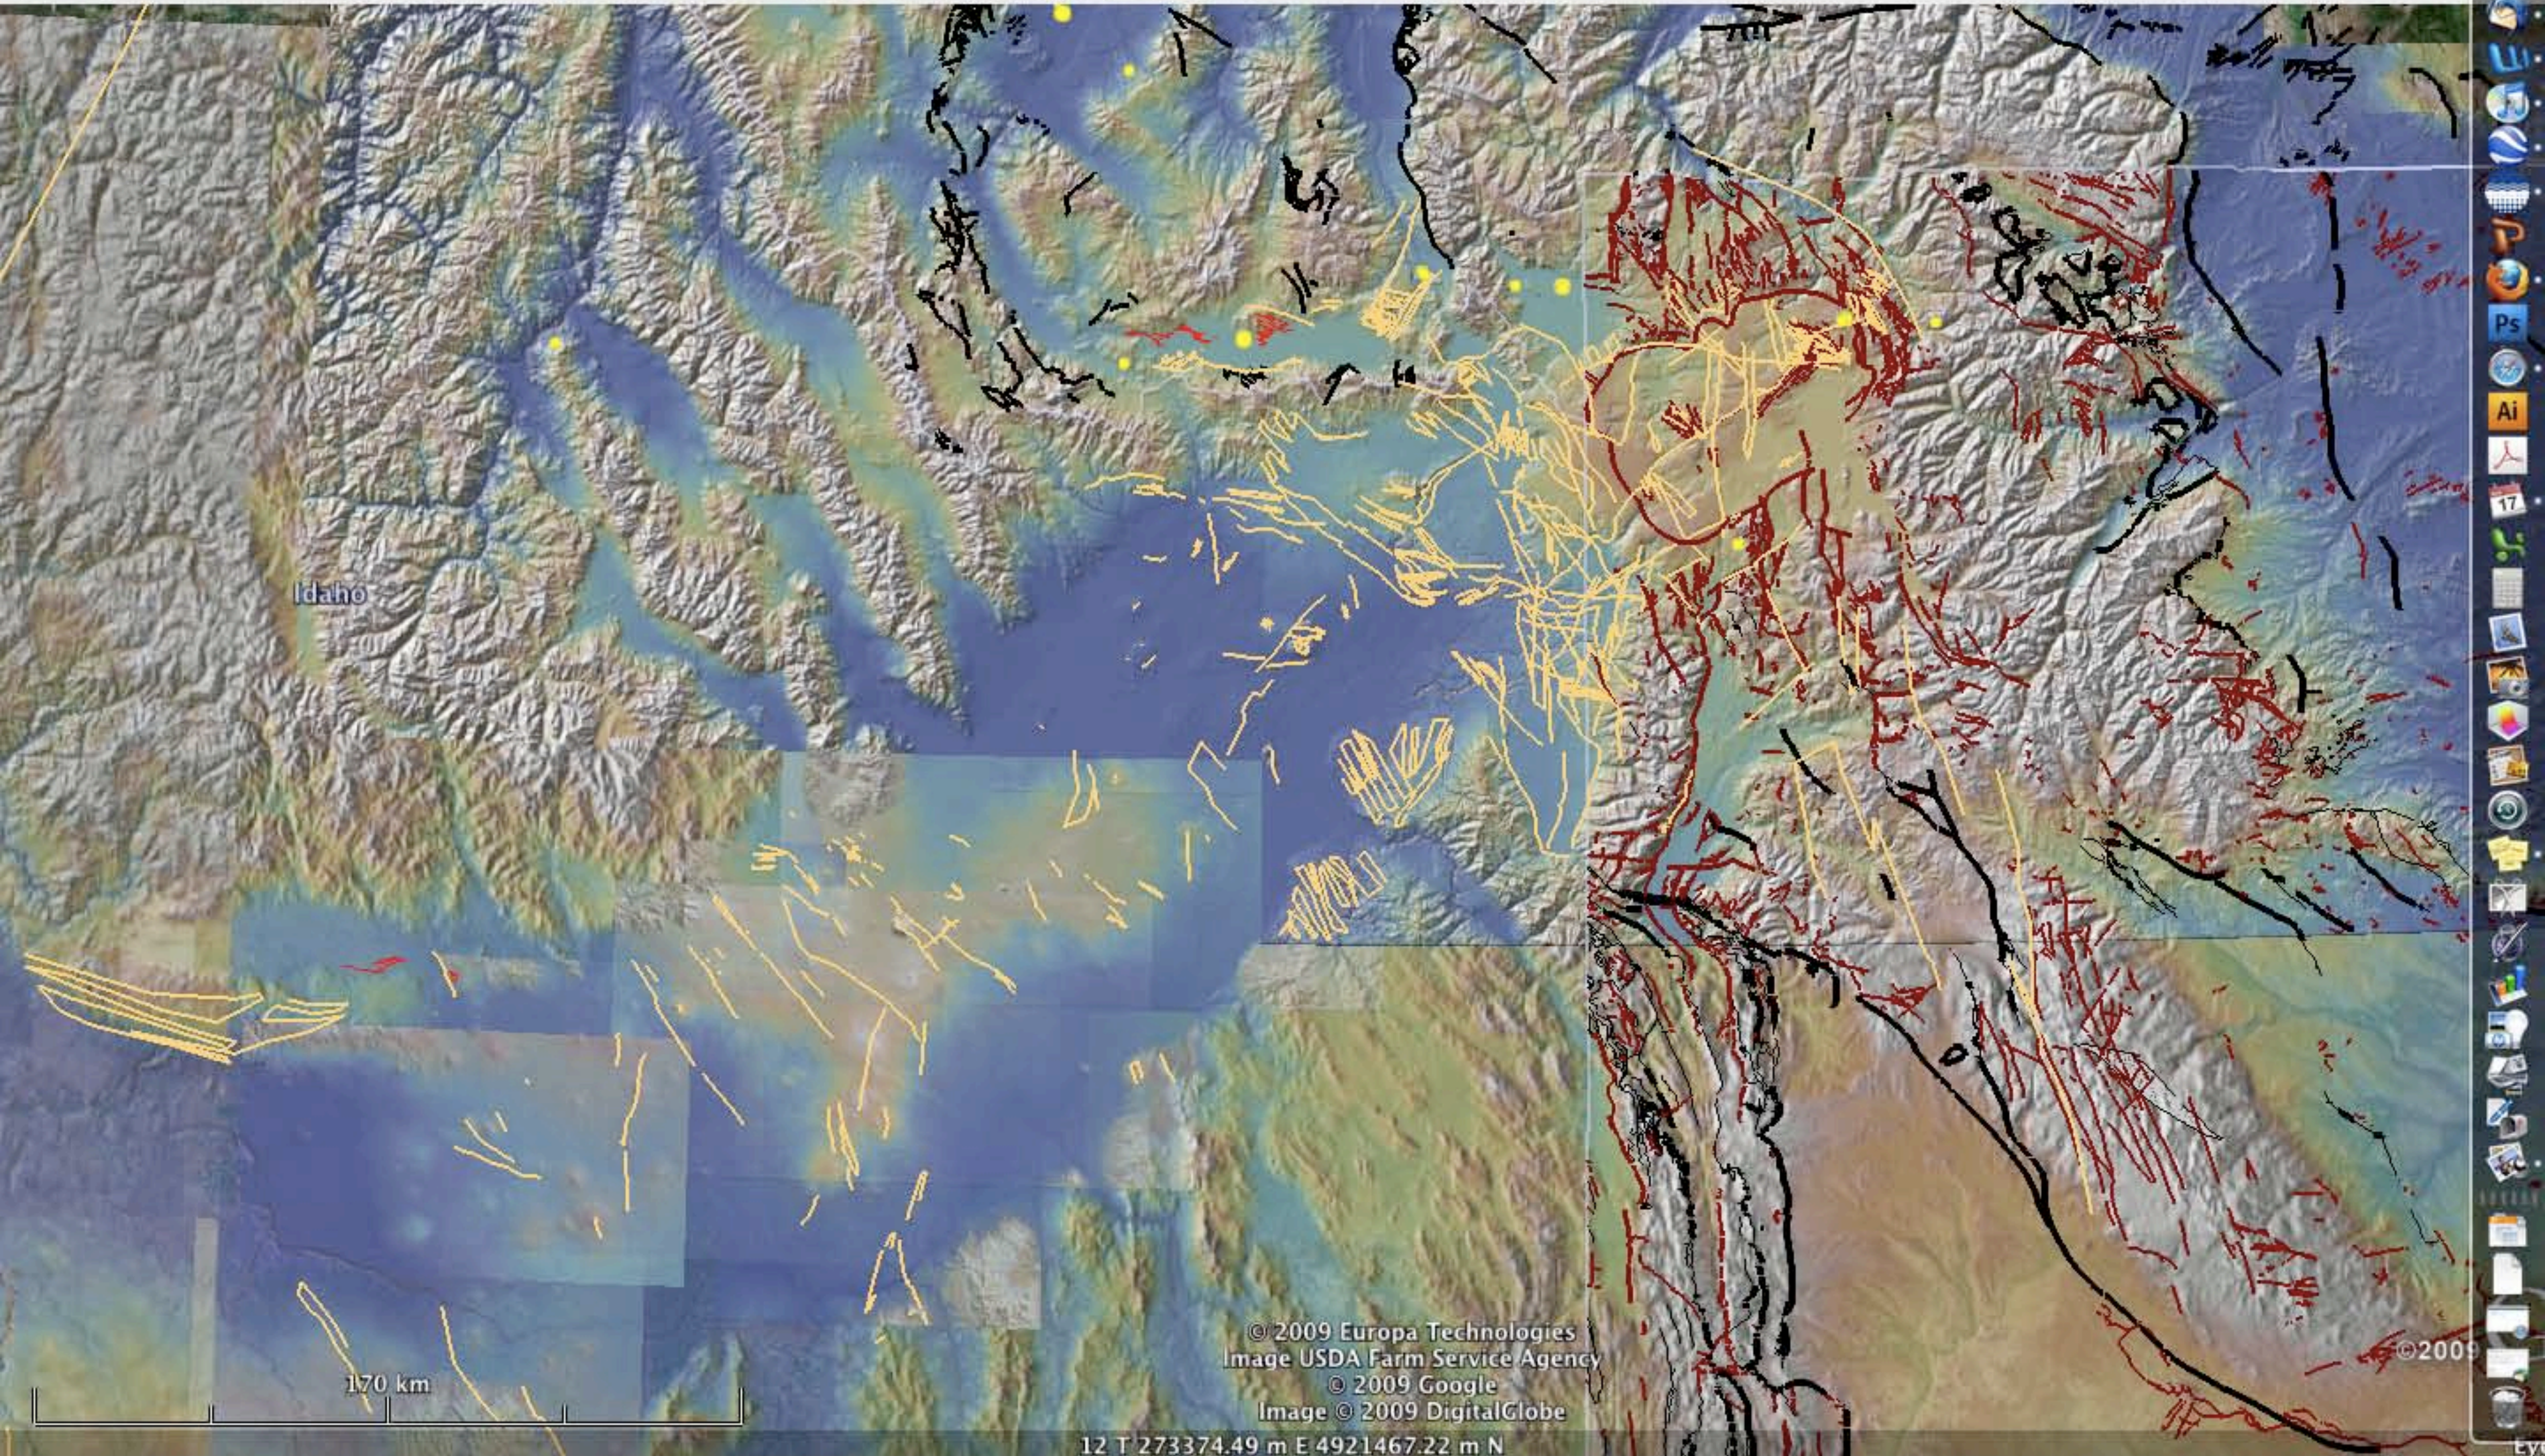

215 km

© 2009 Europa Technologies  
Image USDA Farm Service Agency  
© 2009 Google  
© 2009 Tele Atlas

12 T 380174.16 m E 4928751.06 m N

© 2009

atwood, mi [Navigation icons]

Idaho

121 km

© 2009 Europa Technologies  
Image USDA Farm Service Agency  
© 2009 Google  
Image © 2009 DigitalGlobe

12 T 376116.13 m E 4881742.54 m N

© 2009

Idaho

209 km

© 2009 Europa Technologies  
Image USDA Farm Service Agency  
© 2009 Google  
© 2009 Tele Atlas

12 T 325450.88 m E 4904051.95 m N

atwood, mi

Idaho

170 km

© 2009 Europa Technologies  
 Image USDA Farm Service Agency  
 © 2009 Google  
 Image © 2009 DigitalGlobe

12 T 273374.49 m E 4921467.22 m N

© 2009

131 km

© 2009 Europa Technologies  
Image USDA Farm Service Agency  
© 2009 Google  
Image © 2009 DigitalGlobe

12 T 460217.05 m E 4898813.37 m N

© 2009