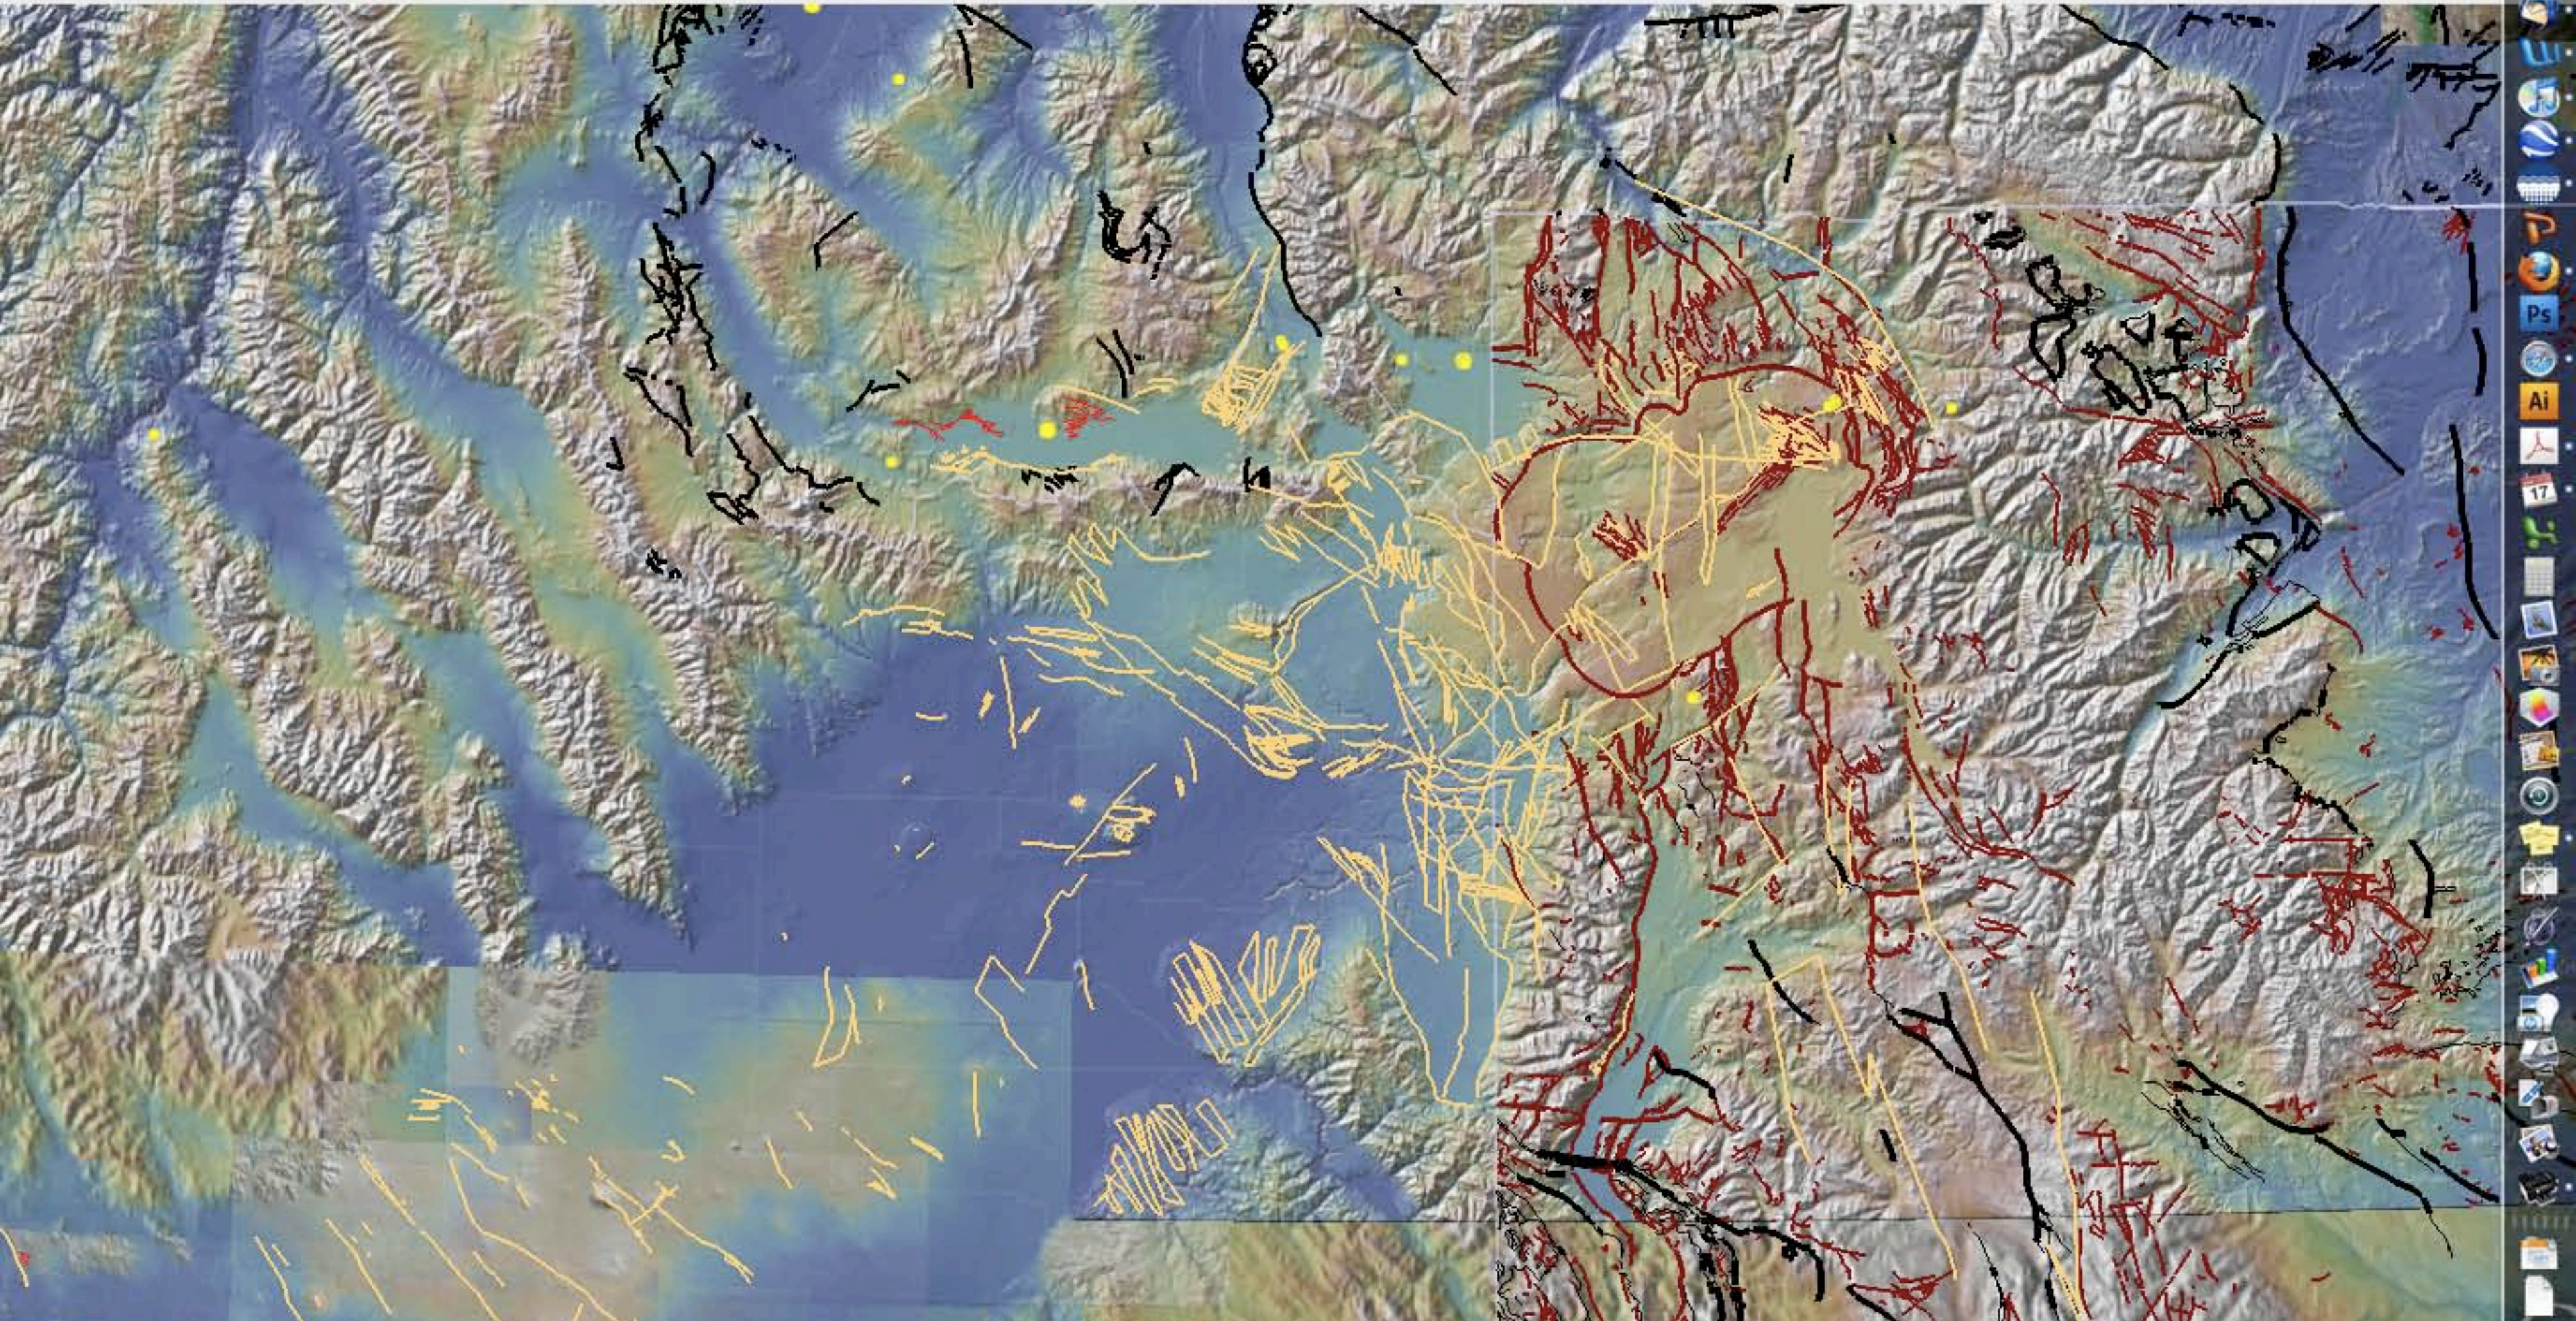

170 km

© 2009 Europa Technologies  
 Image USDA Farm Service Agency  
 © 2009 Google  
 Image © 2009 DigitalGlobe

12 T 273374.49 m E 4921467.22 m N

© 2009

131 km

© 2009 Europa Technologies  
Image USDA Farm Service Agency  
© 2009 Google  
Image © 2009 DigitalGlobe

12 T 460217.05 m E 4898813.37 m N

© 2009