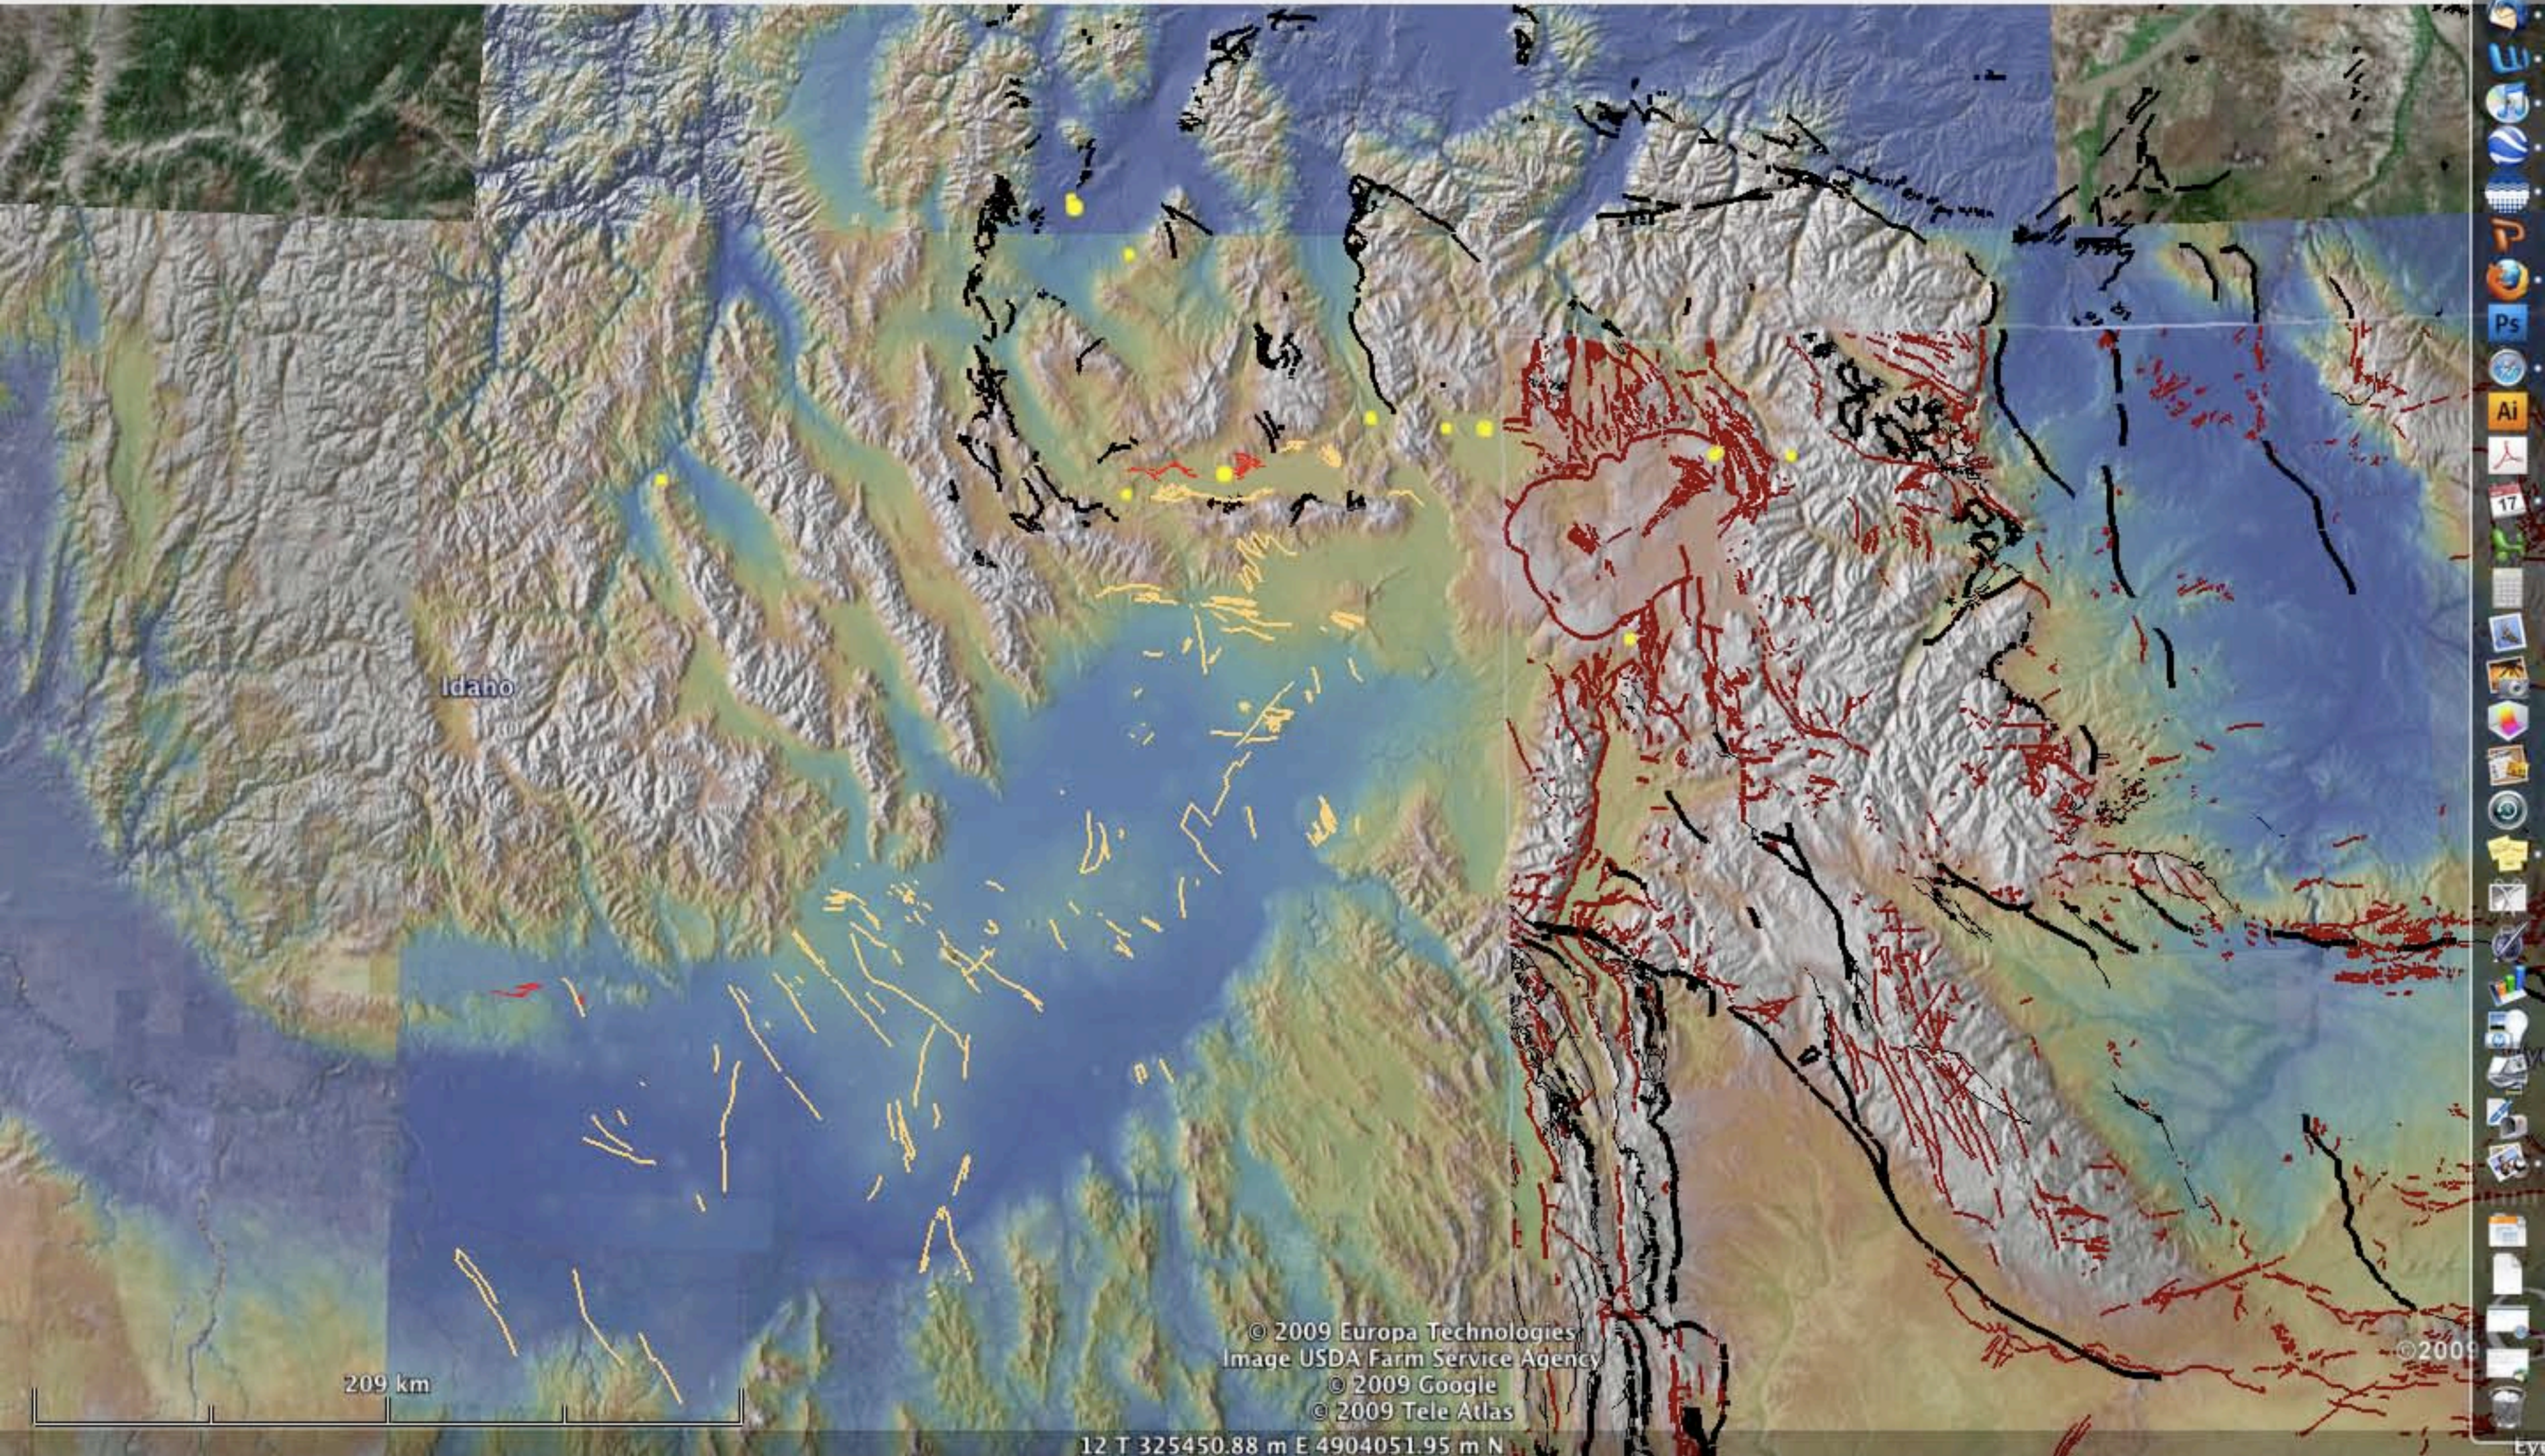

215 km

© 2009 Europa Technologies  
Image USDA Farm Service Agency  
© 2009 Google  
© 2009 Tele Atlas

12 T 380174.16 m E 4928751.06 m N

© 2009

atwood, mi [Navigation icons]

Idaho

121 km

© 2009 Europa Technologies  
Image USDA Farm Service Agency  
© 2009 Google  
Image © 2009 DigitalGlobe

12 T 376116.13 m E 4881742.54 m N

© 2009

Idaho

209 km

© 2009 Europa Technologies  
Image USDA Farm Service Agency  
© 2009 Google  
© 2009 Tele Atlas

12 T 325450.88 m E 4904051.95 m N

atwood, mi

Idaho

170 km

© 2009 Europa Technologies  
 Image USDA Farm Service Agency  
 © 2009 Google  
 Image © 2009 DigitalGlobe

12 T 273374.49 m E 4921467.22 m N

© 2009

131 km

© 2009 Europa Technologies  
Image USDA Farm Service Agency  
© 2009 Google  
Image © 2009 DigitalGlobe

12 T 460217.05 m E 4898813.37 m N

© 2009